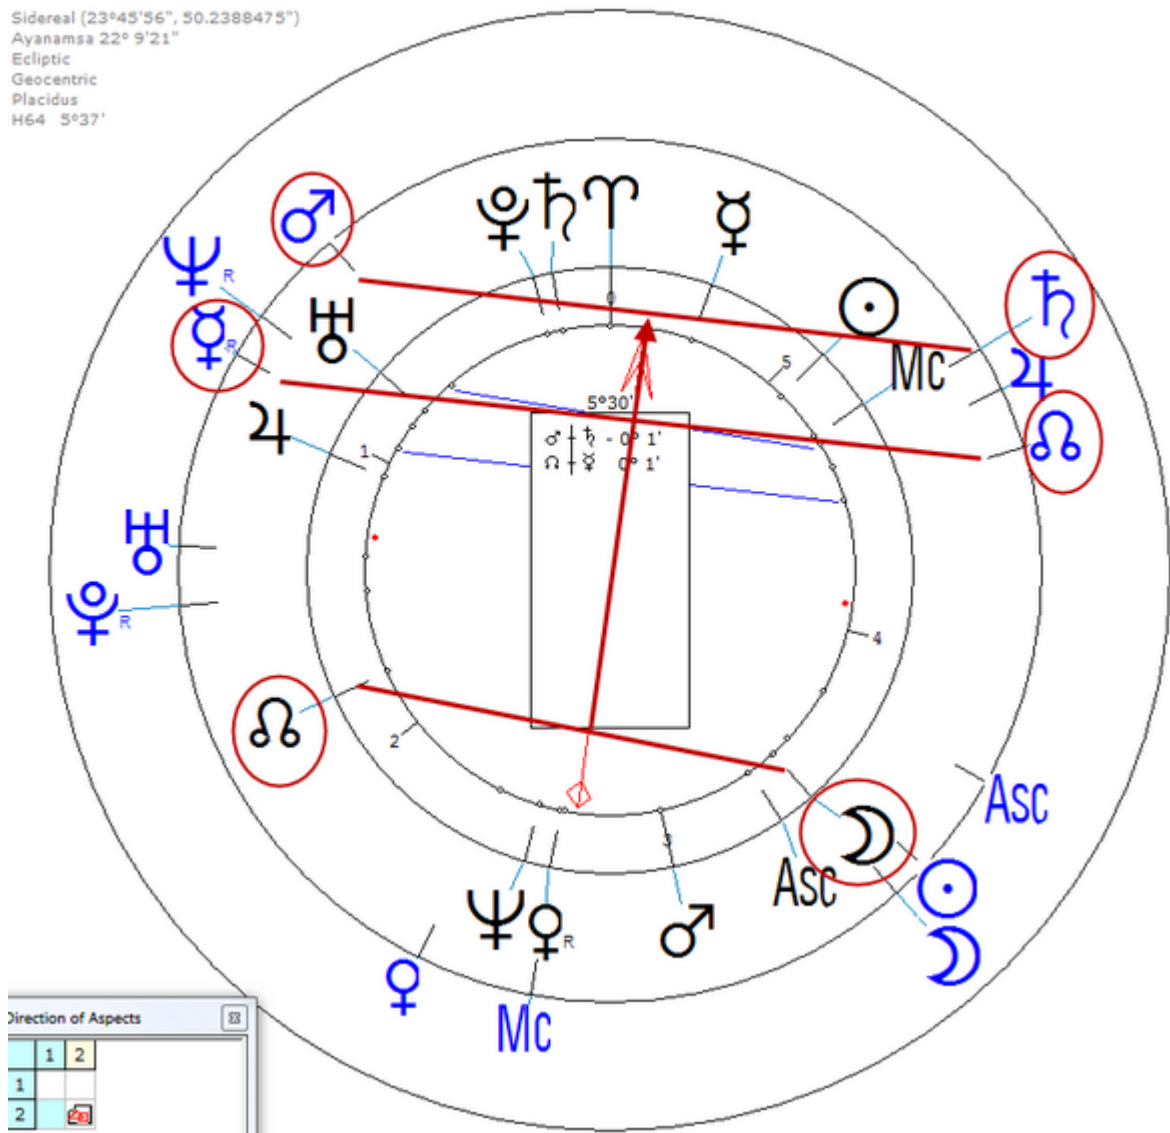

Caroline, Princess Reuss of Greiz

13 July 1884 at 14:00 (= 2:00 PM)Greiz, Germany, 50n39, 12e12 German royalty, a Princess Reuss of Greiz. <https://www.astro.com/astro-databank/Caroline,_Princess_Reuss_of_Greiz>

Death, Mysterious 17 January 1905 in Meiningen, Germany (Age 20)

Lunar Return (Harmonic 64)

Lunar $\sigma/\hbar = \text{Lunar } \psi/\delta = \text{Dn} / \delta n$ (Suicide)

She has in Natal $\sigma_n / \hbar_n = \text{Dn} / \psi_n$

Caroline, Princess Reuss of Greiz
13 July 1884 Sun 14:00 (GMT+0:48:48) 50n39 12e12
Greiz, Former East Germany (DDR, GDR), Germany
Sidereal (23°45'56", 50.2388475")
Ayanamsa 22° 9'21"
Ecliptic
Geocentric
Placidus
H64 5°37'